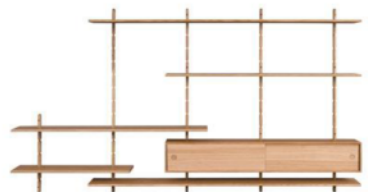

## MOORE

A range of elaborate and floating shelves and cabinets enabling you to design your own wall combination to your exact requirement. Nicely rounded solid edges with mitre joints and the choice of sliding doors and flaps with fabric. Screws for mounting of rails are not included.

		Height cm					
		48	72	120	168		
		981021	981022	981024	981026		
	Model no.	981021	981022	981024	981026		
	Light Oak Lacquer	899	1.199	1.399	1.799		
	Black Oak Lacquer	899	1.199	1.399	1.799		
	Walnut Oil	1.099	1.499	1.799	2.299		
	Oak Natural Oil	899	1.199	1.399	1.799		
		Length cm					
		96	158	220			
		981121	981122	981123			
	Model no.	981121	981122	981123			
	Light Oak Lacquer	1.199	1.699	2.299			
	W 25 Black Oak Lacquer	1.199	1.699	2.299			
	Walnut Oil	1.399	1.899	2.599			
	Smoked Oak Oil	1.199	1.699	2.299			
	Oak Natural Oil	1.199	1.699	2.299			
<b>981221</b>	Light Oak Lacquer	6.899					
	L 96 Black Oak Lacquer	6.899					
	W 25 Walnut Oil	6.999					
	H 26 Smoked Oak Oil	6.899					
	Oak Natural Oil	6.899					
<b>981222</b>	Light Oak Lacquer	8.499					
	L 158 Black Oak Lacquer	8.499					
	W 25 Walnut Oil	8.799					
	H 26 Smoked Oak Oil	8.499					
	Oak Natural Oil	8.499					
<b>981231</b>	Light Oak Lacquer	6.899					
	L 96 Black Oak Lacquer	6.899					
	W 25 Walnut Oil	6.999					
	H 14 Smoked Oak Oil	6.899					
	Oak Natural Oil	6.899					
<b>981232</b>	Light Oak Lacquer	8.499					
	L 158 Black Oak Lacquer	8.499					
	W 25 Walnut Oil	8.799					
	H 14 Smoked Oak Oil	8.499					
	Oak Natural Oil	8.499					
<b>9816</b>							
	Combination no.						
	#01		15.193			17.093	
	#02		14.291			17.091	
	#03		19.991			22.691	
	#04		28.391			31.391	
	#05		25.890			28.690	
	#06		27.290			30.290	
	#07		28.689			32.089	
	#08		26.089			29.889	
	#09		10.496			11.396	
	#10		19.194			19.995	
	#11		19.192			21.792	
	#12		24.490			26.890	
	#13		26.889			29.789	